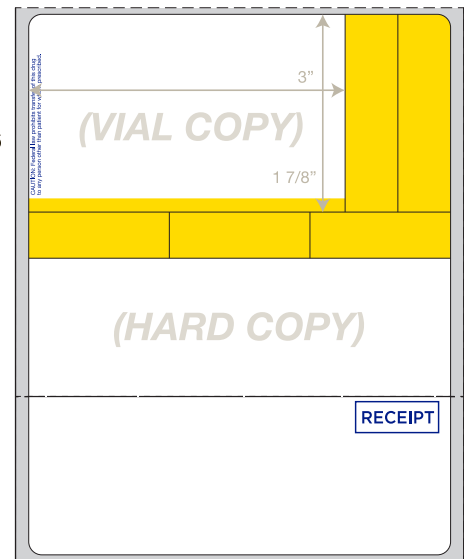

RxS Stock #5944RXM2

(Custom Item #6348C, RxS Die # A335D)
Labels Per Roll: 300
Core Size: 1 1/2", Unwind: #2
5,400 Labels Per Case

RxS Stock #5886

(Custom Item #6075B, RxS Die # A289B)
Labels Per Roll: 250
Core Size: 1 1/2", Unwind: #1
4,500 Labels Per Case

RxS Stock #5936

(Custom Item #6073, RxS Die # A393)
Labels Per Roll: 250
Core Size: 1 1/2", Unwind: #1
3,000 Labels Per Case

RxS Stock #5944

(Custom Item #6348, RxS Die # A335)
Labels Per Roll: 300
Core Size: 1 1/2", Unwind: #1
5,400 Labels Per Case

RxS Stock #5974

(Custom Item #6074, RxS Die # A300)
Labels Per Roll: 500
Core Size: 1 1/2", Unwind: #6
6,000 Labels Per Case

Last Updated: 12-28-23

Enhance Your Workflow
VIVID@RXSYSTEMS.COM

VIVID®

Labels Are Manufactured By:

800.922.9142
sales@rxsystems.com
store.rxsystems.com